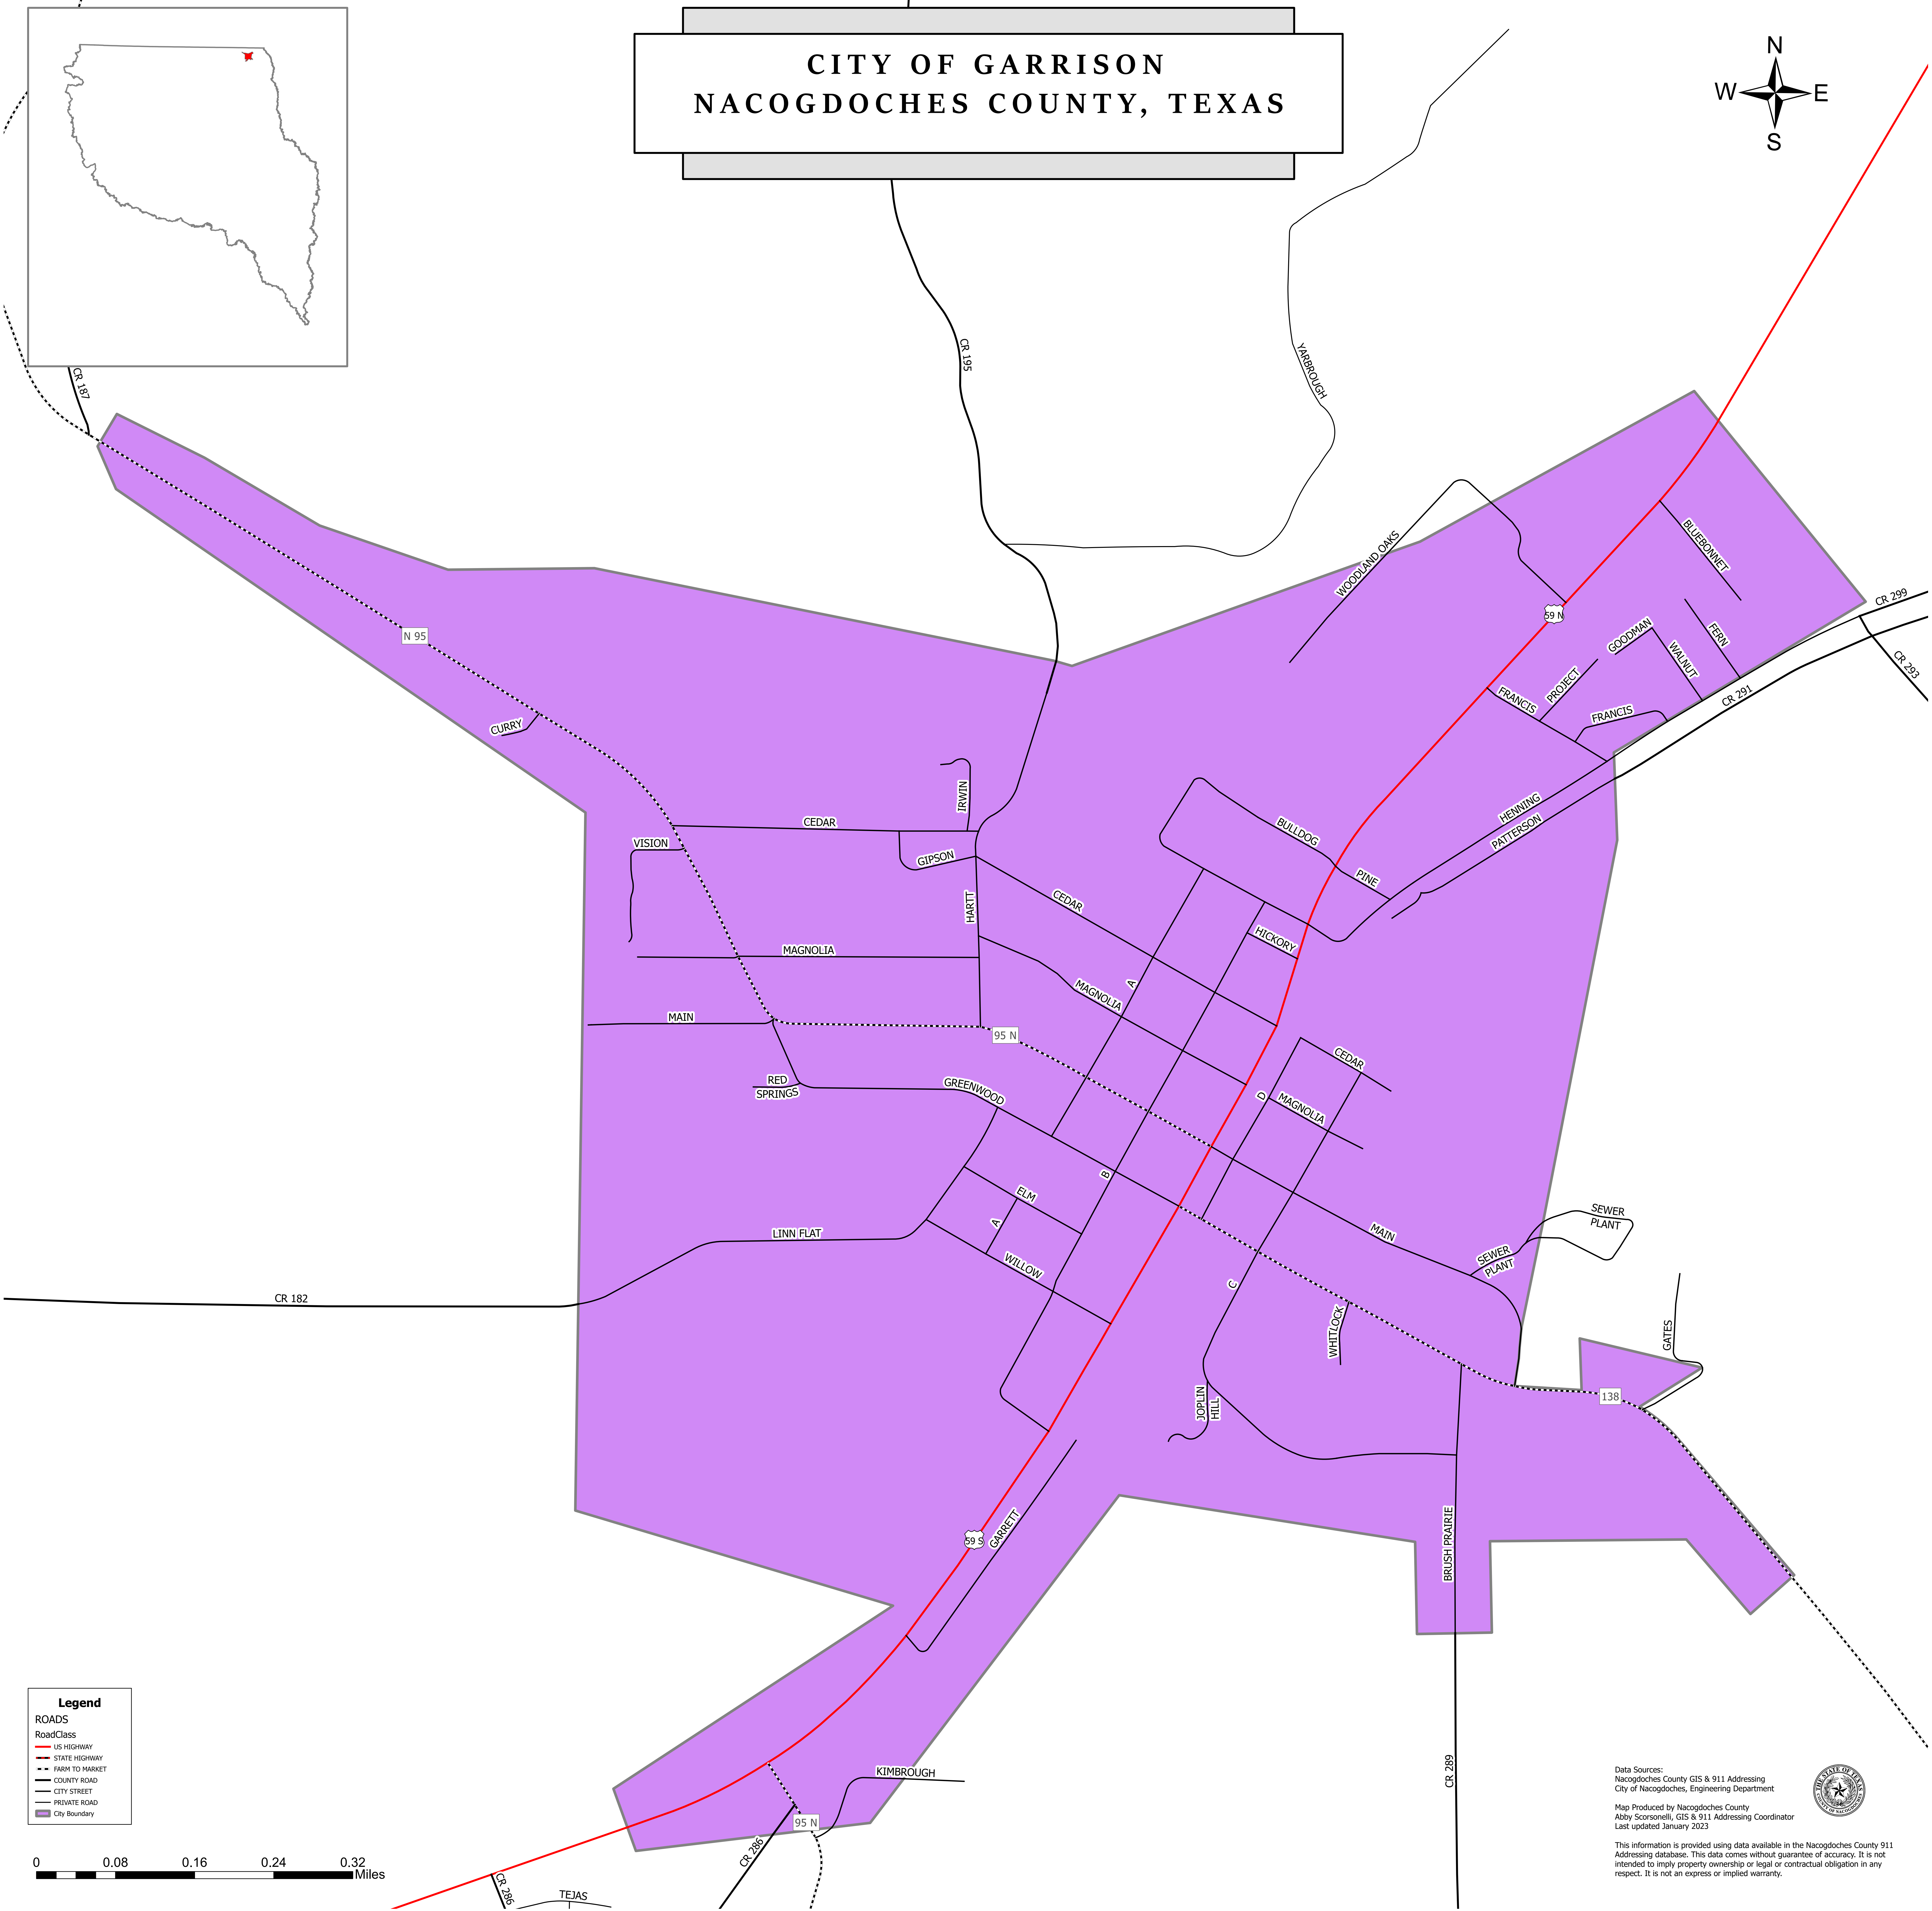

CITY OF GARRISON NACOGDOCHES COUNTY, TEXAS

Legend

ROADS

RoadClass

- US HIGHWAY
- STATE HIGHWAY
- FARM TO MARKET
- COUNTY ROAD
- CITY STREET
- PRIVATE ROAD
- City Boundary